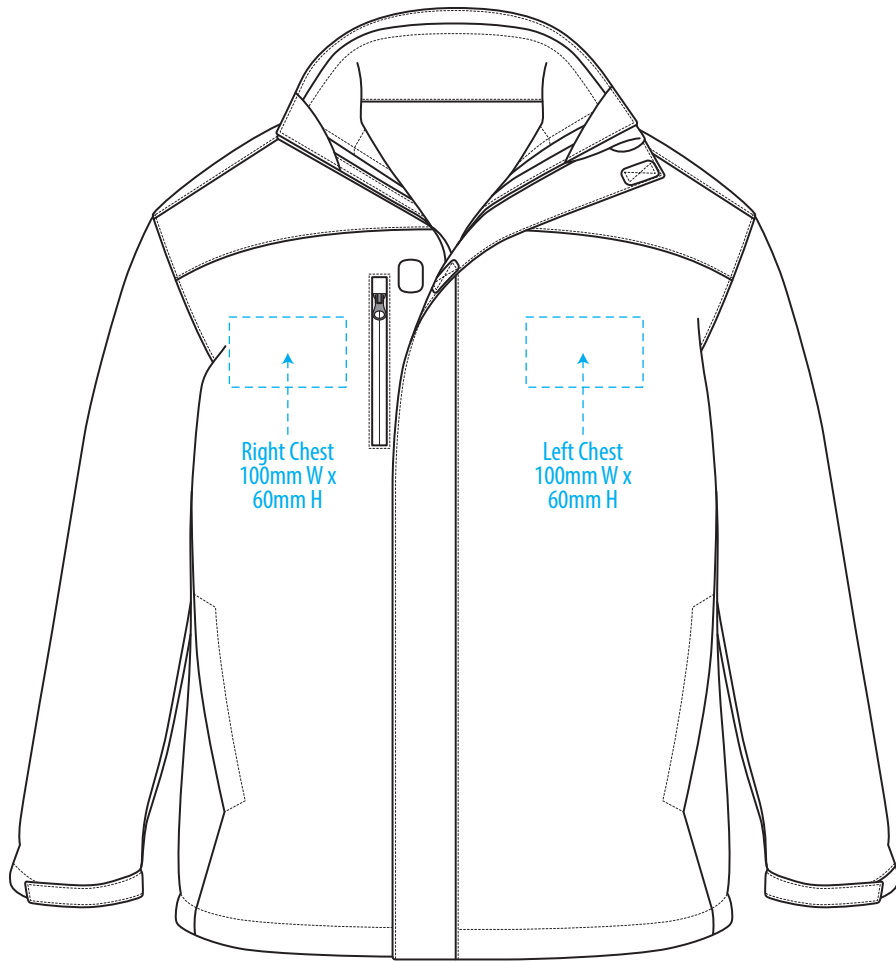

J804

FRONT

VEST

BACK

COLOUR

J804

FRONT

VEST

NOTE:

The maximum decoration area is a guide only and is greatly dependant on the logo shape.

BACK

EMBROIDERY

J804

FRONT

VEST

NOTE:

The maximum decoration area is a guide only and is greatly dependant on the logo shape.

BACK

SCREENPRINT

J804

NOTE:

The maximum decoration area is a guide only and is greatly dependant on the logo shape.

SUPASUB/SUPAETCH