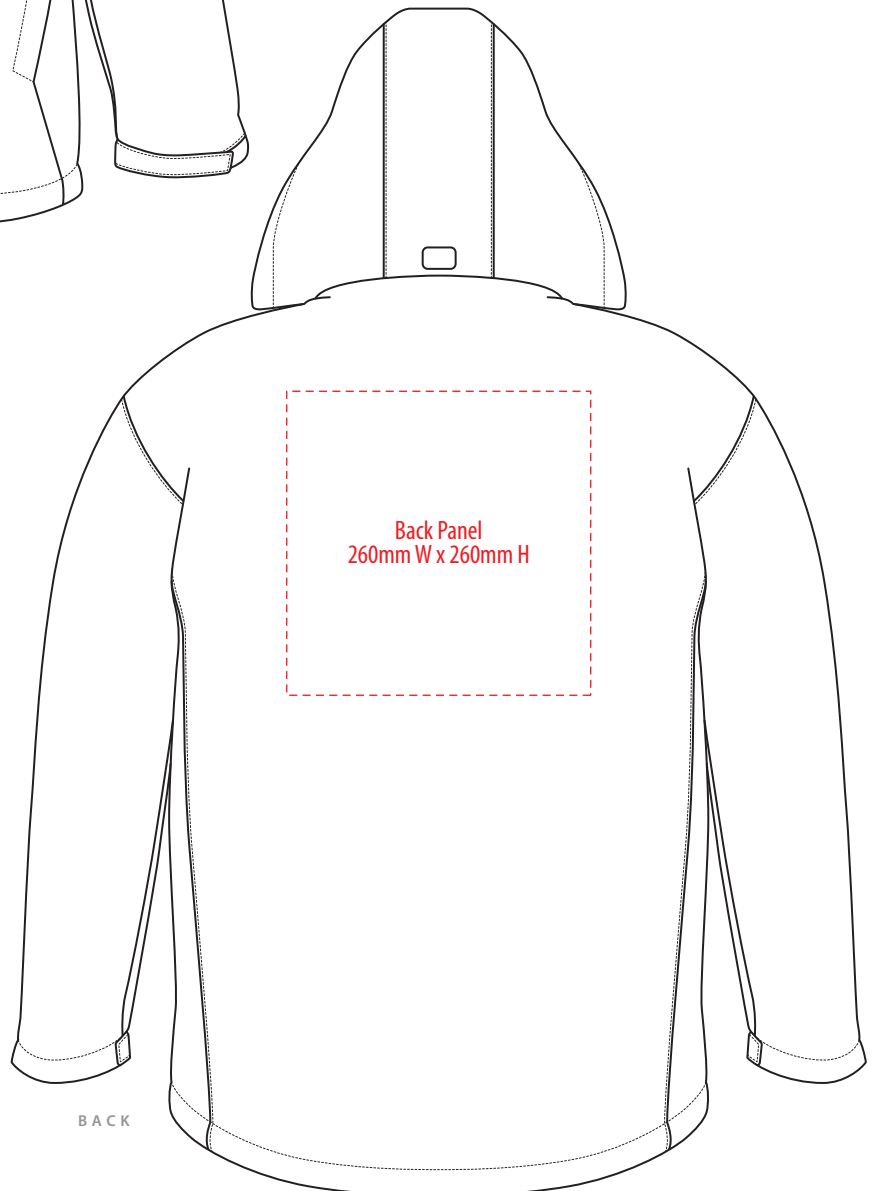

J804

FRONT

VEST

BACK

COLOUR

J804

FRONT

VEST

NOTE:

The maximum decoration area is a guide only and is greatly dependant on the logo shape.

BACK

EMBROIDERY

J804

FRONT

VEST

NOTE:

The maximum decoration area is a guide only and is greatly dependant on the logo shape.

BACK

SCREENPRINT

J804

NOTE:

The maximum decoration area is a guide only and is greatly dependant on the logo shape.

SUPASUB/SUPAETCH