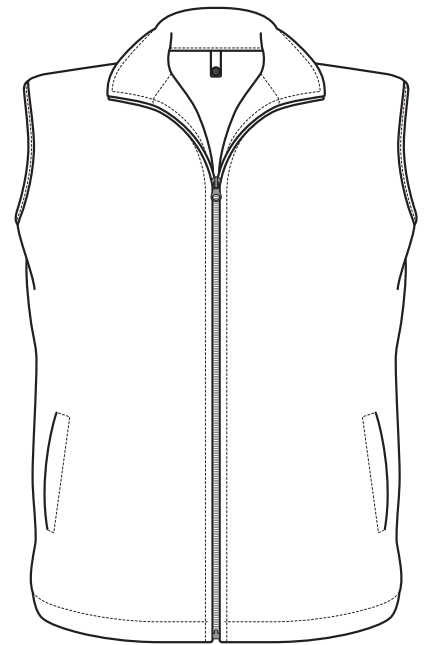

J804

FRONT

VEST

BACK

COLOUR

J804

FRONT

VEST

NOTE:

The maximum decoration area is a guide only and is greatly dependant on the logo shape.

BACK

EMBROIDERY

J804

FRONT

VEST

NOTE:

The maximum decoration area is a guide only and is greatly dependant on the logo shape.

BACK

SCREENPRINT

J804

NOTE:

The maximum decoration area is a guide only and is greatly dependant on the logo shape.

SUPASUB/SUPAETCH