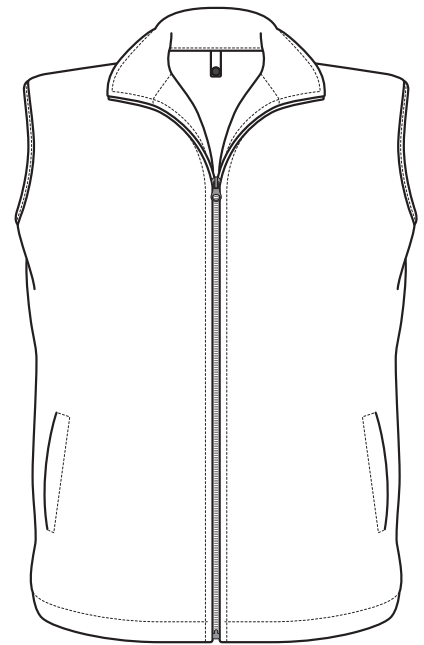

J804

FRONT

VEST

BACK

COLOUR

J804

FRONT

VEST

NOTE:

The maximum decoration area is a guide only and is greatly dependant on the logo shape.

BACK

EMBROIDERY

J804

FRONT

VEST

NOTE:

The maximum decoration area is a guide only and is greatly dependant on the logo shape.

BACK

SCREENPRINT

J804

NOTE:

The maximum decoration area is a guide only and is greatly dependant on the logo shape.

SUPASUB/SUPAETCH