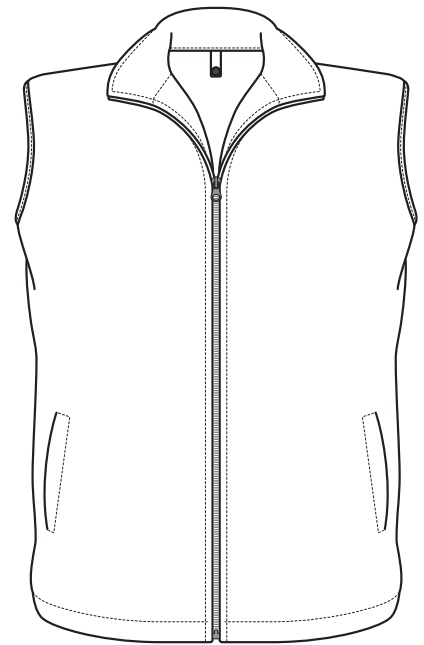

J804

FRONT

VEST

BACK

COLOUR

J804

FRONT

VEST

NOTE:

The maximum decoration area is a guide only and is greatly dependant on the logo shape.

BACK

EMBROIDERY

J804

FRONT

VEST

NOTE:

The maximum decoration area is a guide only and is greatly dependant on the logo shape.

BACK

SCREENPRINT

J804

NOTE:

The maximum decoration area is a guide only and is greatly dependant on the logo shape.

SUPASUB/SUPAETCH