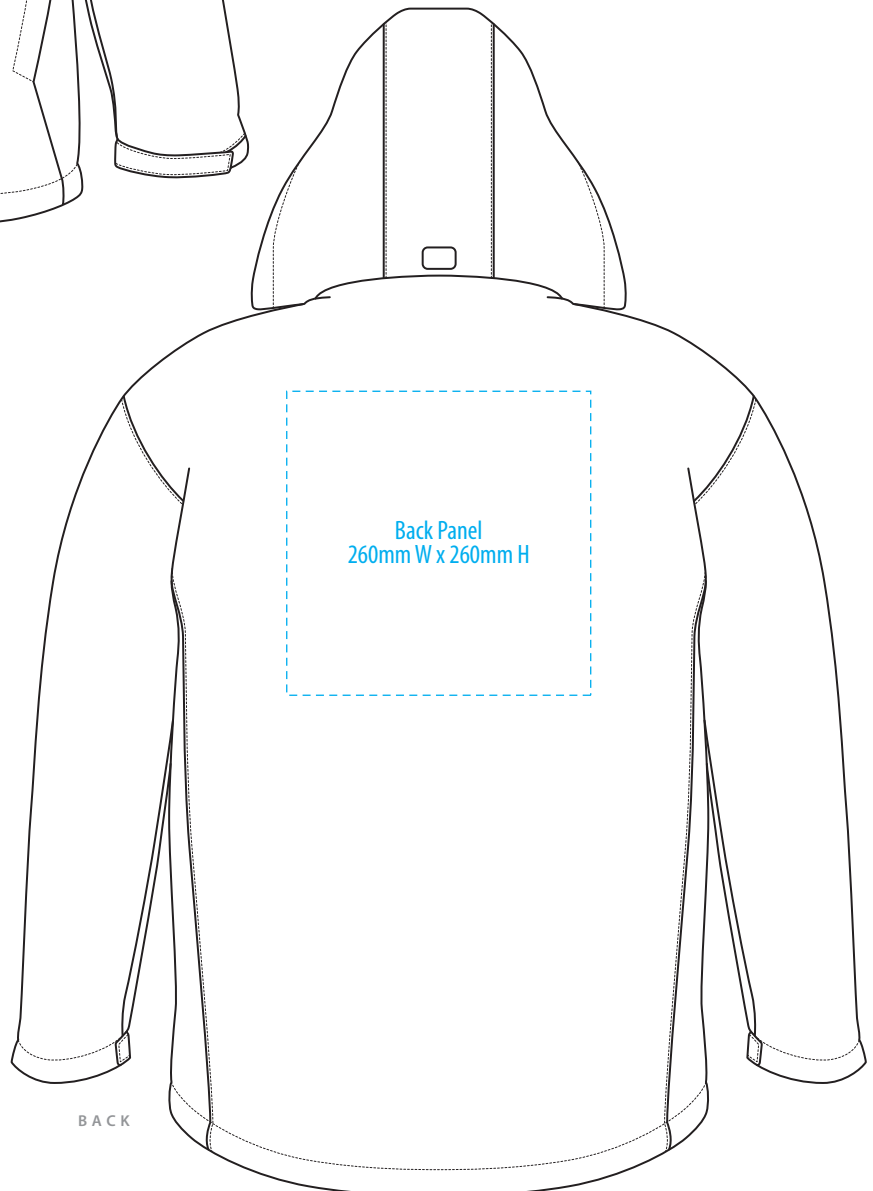

J804

FRONT

VEST

BACK

COLOUR

J804

FRONT

VEST

NOTE:

The maximum decoration area is a guide only and is greatly dependant on the logo shape.

BACK

EMBROIDERY

J804

FRONT

VEST

NOTE:

The maximum decoration area is a guide only and is greatly dependant on the logo shape.

BACK

SCREENPRINT

J804

NOTE:

The maximum decoration area is a guide only and is greatly dependant on the logo shape.

SUPASUB/SUPAETCH